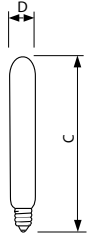

Sign

20T6-1/2/IF 120V 24PK

Philips Sign bulbs provide the perfect light for dramatic accents and display lighting that is great for hard to reach signs, indoors and out.

Product data

General information	
Cap-Base	E17 [Intermediate Screw]
Operating Position	UNIVERSAL [Any or Universal (U)]
Main Application	Exit Sign
Gas Filling	Vacuum
Footnote Incandescent 1	Indefinite-long life. (3)
Rated Lifetime (Hours)	1000 h
Light technical	
Luminous Flux (Nom)	150 lm
Operating and electrical	
Power (Nom)	20 W
Voltage (Nom)	120 V
Mechanical and housing	
Bulb Finish	Frosted

Cap-Base Information	Aluminium Cap
Filament Shape	C-8
Bulb Shape	T-6 1/2
Product data	
Order product name	20T6-1/2/IF 120V 24PK
EAN/UPC - Product	046677248536
Order code	920603636301
Numerator - Quantity Per Pack	1
Numerator - Packs per outer box	24
Material Nr. (12NC)	920603636301
Net Weight (Piece)	0.001 kg

Sign

Dimensional drawing

Product

20T6-1/2/IF 120V 24PK

20T6-1/2/IF 120V 24PK