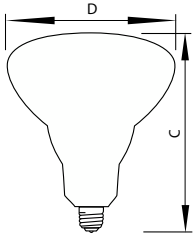

Product data

General Information	
Cap-Base	E26 [Single Contact Medium Screw]
Operating Position	H90 [Hanging +/-90D or Base Up HOR (BUH)]
Rated Lifetime (Hours)	2,500 hour(s)
Lighting Technology	Incandescent

Light Technical	
Beam Angle (Nom)	60 degree(s)
Luminous Flux	625 lm

Operating and Electrical	
Power Consumption	65 W
Voltage (Nom)	120 V
Voltage (Nom)	120 V

Mechanical and Housing	
Bulb Finish	Frosted
Bulb Shape	BR40

Product Data	
Order product name	65BR/FL60/LL 120V 4/2 TP
Full product name	65BR/FL60/LL 120V 4/2 TP
Order code	920670136320
Material Nr. (12NC)	920670136320
Numerator - Quantity Per Pack	1
EAN/UPC - Product/Case	046677139278
Numerator - Packs per outer box	4
EAN/UPC - Case	50046677139273

DuraMax Reflector Flood

Dimensional drawing

Product

65BR/FL60/LL 120V 4/2 TP