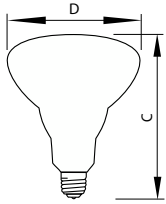

Product data

General Information		Mechanical and Housing	
Cap-Base	E26 [Single Contact Medium Screw]	Bulb Finish	Pink
Operating Position	UNIVERSAL [Any or Universal (U)]	Bulb Shape	BR30
Nominal lifetime	2,000 hour(s)		
Rated Lifetime (Hours)	2,000 hour(s)		
Lighting Technology	Incandescent		
Light Technical		Approval and Application	
Beam Angle (Nom)	55 degree(s)	Approval Marks	Circle E logo
Luminous Flux	555 lm		
Color rendering index (CRI)	100		
Operating and Electrical		Product Data	
Power Consumption	75 W	Order product name	75BR30/PK CDA 120V 8/1
Warm-up time to 60% light	instant full light s	Full product name	75BR30/PK CDA 120V 8/1
Voltage (Nom)	120 V	Order code	249029
Voltage (Nom)	120 V	Material Nr. (12NC)	920681336304
		Numerator - Quantity Per Pack	1
		EAN/UPC - Product/Case	046677227395
		Numerator - Packs per outer box	8
		EAN/UPC - Case	50046677227390

Reflector BR38 Flood

Dimensional drawing

Product

75BR30/PK CDA 120V 8/1