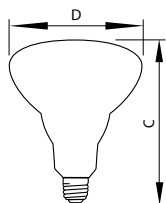

DuraMax Reflector Flood

Material Nr. (12NC)	920681636368
Net Weight (Piece)	0.001 kg

Dimensional drawing

65W E26 120V BR30 FL FR

Product

65BR30/FL55/LL 120V 6/2PK