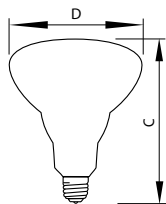

Product data

General Information	
Base	E26 [Single Contact Medium Screw]
Operating Position	Universal [Universal]
Main Application	Flood and Ambient Lighting
Gas Filling	GAS
Life with 3 Hour Per Day Use	2.3 a
Footnote Incandescent 1	Do not allow hot bulb to come in contact with liquid or metal parts of the fixture, as glass may shatter. Do not use outdoors. Do not operate in close proximity to flammable materials or those adversely affected by heat or drying. Operate only in heat resistant sockets. (87)
Rated Lifetime (Hours)	2500 h
Light Technical	
Beam Angle (Nom)	55 °
Initial lumen (Max)	620 lm
Initial lumen (Nom)	610 lm
Beam Description	Flood [Flood]

Correlated Color Temperature (Max) 2710 K	
Operating and Electrical	
Power (Rated) (Nom)	65 W
Voltage (Nom)	120 V
Mechanical and Housing	
Bulb Finish	Frosted
Cap-Base Information	Aluminium [Aluminium Cap]
Filament Shape	CC6 [Straight]
Bulb Shape	BR30 [BR30 (BR30)]
Approval and Application	
Estimated Energy Cost Per Year	7.83 \$
Product Data	
Order product name	65BR30/FL55/LL TP 120V 4/3
EAN/UPC - Product	50046677223040
Order code	223040
Numerator - Quantity Per Pack	1

DuraMax Reflector Flood

Numerator - Packs per outer box	4
Material Nr. (12NC)	920681636371
Net Weight (Piece)	0.000 kg

Dimensional drawing

65W E26 120V BR30 FL FR

Product

65BR30/FL55/LL TP 120V 4/3