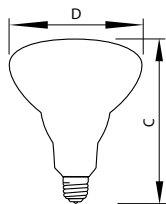

Product data

General Information	
Cap-Base	E26 [Single Contact Medium Screw]
Operating Position	UNIVERSAL [Any or Universal (U)]
Main Application	Flood and Ambient Lighting
Gas Filling	Gas
Life with 3 Hour Per Day Use	2.3 a
Footnote Incandescent 1	Do not allow hot bulb to come in contact with liquid or metal parts of the fixture, as glass may shatter. Do not use outdoors. Do not operate in close proximity to flammable materials or those adversely affected by heat or drying. Operate only in heat resistant sockets. (87)
Rated Lifetime (Hours)	2500 h
Light Technical	
Beam Angle (Nom)	55 °
Luminous Flux (Max)	620 lm
Luminous Flux (Nom)	610 lm
Beam Description	Flood

Correlated Color Temperature (Max) 2710 K	
Operating and Electrical	
Power (Nom)	65 W
Voltage (Nom)	120 V
Mechanical and Housing	
Bulb Finish	Frosted
Cap-Base Information	Aluminium Cap
Filament Shape	CC6 [Straight]
Bulb Shape	BR-30 (BR30)
Approval and Application	
Estimated Energy Cost Per Year	7.83 \$
Product Data	
Order product name	65BR30/FL55/LL TP 120V 4/3
EAN/UPC - Product	50046677223040
Order code	920681636371
Numerator - Quantity Per Pack	1

DuraMax Reflector Flood

Numerator - Packs per outer box	4
Material Nr. (12NC)	920681636371
Net Weight (Piece)	0.000 kg

Dimensional drawing

65W E26 120V BR30 FL FR

Product

65BR30/FL55/LL TP 120V 4/3