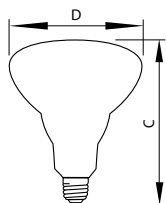

DuraMax Reflector Flood

Material Nr. (12NC)	920681636372
Net Weight (Piece)	0.000 kg

Dimensional drawing

65W E26 120V BR30 FL FR

Product

65BR30/FL55/LL 120V 4/3