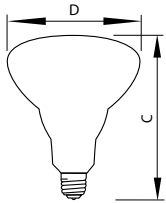

Light Technical	
Beam Angle (Nom)	20 °
Initial lumen (Nom)	620 lm
Beam Description	Spot
Correlated Color Temperature (Nom)	2710 K

Operating and Electrical	
Power (Rated) (Nom)	65 W
Voltage (Nom)	120 V

Mechanical and Housing	
Bulb Finish	Clear (CL)
Cap-Base Information	Aluminium [ Aluminium Cap]
Filament Shape	CC6 [ Straight]

### Dimensional drawing