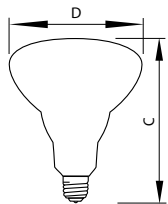

Light Technical	
Beam Angle (Nom)	55°
Initial lumen (Nom)	700 lm
Beam Description	Flood [ Flood]

Operating and Electrical	
Power (Rated) (Nom)	75 W

Voltage (Nom)	120 V
Mechanical and Housing	
Bulb Finish	Agro Blue
Cap-Base Information	Aluminium [ Aluminium Cap]
Filament Shape	CC6 [ Straight]

## Dimensional drawing