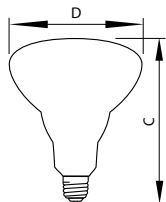

Reflector Agro

75BR30/ARGO CDA 120V 6/1 TP

Philips Family of Reflector Agro provide the perfect light to promote plant growth.

Product data

General Information	
Cap-Base	E26 [Single Contact Medium Screw]
Operating Position	UNIVERSAL [Any or Universal (U)]
Rated Lifetime (Hours)	2,000 hour(s)
Lighting Technology	Incandescent
Light Technical	
Beam Angle (Nom)	55 degree(s)
Luminous Flux	700 lm
Operating and Electrical	
Power Consumption	75 W
Voltage (Nom)	120 V
Voltage (Nom)	120 V
Mechanical and Housing	
Bulb Finish	Agro Blue

Bulb Shape	BR30
Approval and Application	
Approval Marks	Circle E logo
Product Data	
Order product name	75BR30/ARGO CDA 120V 6/1 TP
Full product name	75BR30/ARGO CDA 120V 6/1 TP
Order code	920682436307
Material Nr. (12NC)	920682436307
Numerator - Quantity Per Pack	1
EAN/UPC - Product/Case	046677415280
Numerator - Packs per outer box	6
EAN/UPC - Case	50046677415285

Reflector Agro

Dimensional drawing

Product

75BR30/ARGO CDA 120V 6/1 TP