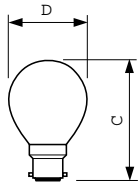

Nightlight

Dimensional drawing

Product	D	C (max)
Nightlight 10W B22/ALC 230V P45 FR U 1CT/100	45 mm	69 mm

NIGHTLIG 10W B22 230V P45 FR