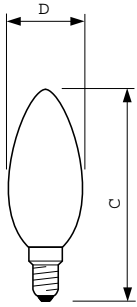

Standard Candle B35 clear

Standard 25W E14 240V B35 CL 1CT/10X10F

Flame-shaped bulb with clear glass and vacuum- or gas-filled bulb with B- or E-base

Product data

General Information	
Cap base	E14 [E14]
Operating position	UNIVERSAL [Any or Universal (U)]
Nominal lifetime (nom.)	1000 h

Light Technical	
Luminous flux (nom.)	210 lm
Color rendering index (nom.)	100

Operating and Electrical	
Power (Rated) (Nom)	25 W
Voltage (Nom)	240 V

Controls and Dimming	
Dimmable	Yes

Mechanical and Housing	
Bulb finish	Clear (CL)

Approval and Application	
Energy efficiency label (EEL)	E

Product Data	
Full product code	871016307584650
Order product name	Standard 25W E14 240V B35 CL 1CT/10X10F
EAN/UPC – product	8710163075846
Order code	07584650
Numerator – quantity per pack	1
Numerator – packs per outer box	100
Material no. (12NC)	921486545573
Net weight (piece)	0.015 kg
ILCOS Code	IBB/C-25-240-E14-35

Standard Candle B35 clear

Dimensional drawing

Product	D	C (max)
Standard 25W E14 240V B35 CL 1CT/10X10F	35 mm	100 mm

CAN STD 25W E14 240V B35 CL