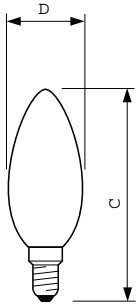

Standard Candle B35 frosted

STAN 25W E14 230V B35 FR 1CT/10X10F

Flame-shaped bulb with inside-frosted glass and vacuum- or gas-filled bulb with B- or E-base

Product data

General Information	
Cap base	E14 [E14]
Operating position	UNIVERSAL [Any or Universal (U)]
Nominal lifetime (nom.)	1000 h

Light Technical	
Luminous flux (nom.)	215 lm
Color rendering index (nom.)	100

Operating and Electrical	
Power (Rated) (Nom)	25 W
Voltage (Nom)	230 V

Controls and Dimming	
Dimmable	Yes

Mechanical and Housing	
Bulb finish	Frosted (FR)

Approval and Application	
Energy efficiency label (EEL)	E

Product Data	
Full product code	871150001171850
Order product name	Standard 25W E14 230V B35 FR 1CT/10X10F
EAN/UPC – product	8711500011718
Order code	01171850
Numerator – quantity per pack	1
Numerator – packs per outer box	100
Material no. (12NC)	921486644202
Net weight (piece)	18.510 g
ILCOS Code	IBB/F-25-230-E14-35

Standard Candle B35 frosted

Dimensional drawing

Product	D	C (max)
Standard 25W E14 230V B35 FR 1CT/10X10F	35 mm	100 mm

CAN STD 25W E14 230V B35 FR