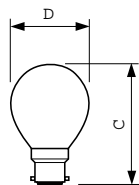

### Product data

General Information	
Cap-Base	B22 [ B22]
Operating Position	UNIVERSAL [ Universal]
Nominal Lifetime (Nom)	1000 h
Light Technical	
Luminous Flux (Nom)	120 lm
Operating and Electrical	
Power (Rated) (Nom)	15 W
Starting Time (Nom)	0.0 s
Voltage (Nom)	230 V
Controls and Dimming	
Dimmable	Yes
Mechanical and Housing	
Bulb Finish	Blue

Approval and Application	
Energy Efficiency Label (EEL)	G
Product Data	
Full product code	890143700228000
Order product name	230V 15W DECORATION BLUE
EAN/UPC - Product	8901437002280
Order code	921560044299
Numerator - Quantity Per Pack	1
Numerator - Packs per outer box	240
Material Nr. (12NC)	921560044299
Net Weight (Piece)	0.022 kg
ILCOS Code	IBP/B-15-230-B22d-45

### Dimensional drawing

Product	D	C (max)
230V 15W DECORATION BLUE	45 mm	71.5 mm

LUS COL 15W B22 230V P45 BL