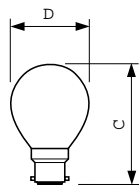

Party Lustre P45

230V 15W DECORATION YELLOW

Colored incandescent lamp with P45 shape and superior ESC coating

Product data

General Information	
Cap-Base	B22 [B22]
Operating Position	UNIVERSAL [Universal]
Nominal Lifetime (Nom)	1000 h
Light Technical	
Luminous Flux (Nom)	100 lm
Operating and Electrical	
Power (Rated) (Nom)	15 W
Starting Time (Nom)	0.0 s
Voltage (Nom)	230 V
Controls and Dimming	
Dimmable	Yes

Mechanical and Housing	
Bulb Finish	Yellow
Product Data	
Full product code	890143700230300
Order product name	230V 15W DECORATION YELLOW
EAN/UPC - Product	8901437002303
Order code	921560144280
Numerator - Quantity Per Pack	1
Numerator - Packs per outer box	240
Material Nr. (12NC)	921560144280
Net Weight (Piece)	0.022 kg
ILCOS Code	IBP/Y-15-230-B22d-45

Party Lustre P45

Dimensional drawing

Product	D	C (max)
230V 15W DECORATION YELLOW	45 mm	71.5 mm

LUS COL 15W B22 230V P45 YE