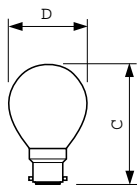

Party Lustre P45

230V 15W DECORATION RED

Colored incandescent lamp with P45 shape and superior ESC coating

Product data

General Information	
Cap-Base	B22 [B22]
Operating Position	UNIVERSAL [Any or Universal (U)]
Nominal Lifetime (Nom)	1000 h
Light Technical	
Luminous Flux (Nom)	100 lm
Operating and Electrical	
Power (Rated) (Nom)	15 W
Starting Time (Nom)	0.0 s
Voltage (Nom)	230 V
Controls and Dimming	
Dimmable	Yes

Mechanical and Housing	
Bulb Finish	Red
Product Data	
Full product code	890143700227300
Order product name	230V 15W DECORATION RED
EAN/UPC - Product	8901437002273
Order code	921560444299
Numerator - Quantity Per Pack	1
Numerator - Packs per outer box	240
Material Nr. (12NC)	921560444299
Net Weight (Piece)	0.022 kg
ILCOS Code	IBP/R-15-230-B22d-45

Party Lustre P45

Dimensional drawing

Product	D	C (max)
230V 15W DECORATION RED	45 mm	71.5 mm

LUS COL 15W B22 230V P45 RE