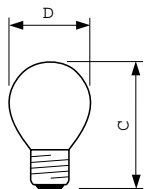

Party Lustre P45

PARTY 15W E27 220-240V P45 GR 1CT/10X10F

Colored incandescent lamp with P45 shape and superior ESC coating

Product data

General Information	
Cap base	E27 [E27]
Operating position	UNIVERSAL [Any or Universal (U)]
Nominal lifetime (nom.)	1000 h
Switching cycle	4000X
Light Technical	
Luminous flux (nom.)	5 lm
Luminous flux (rated) (nom.)	5 lm
Correlated colour temperature (nom.)	2700 K
Color rendering index (nom.)	100
Operating and Electrical	
Power (Rated) (Nom)	15.0 W
Starting time (nom.)	0.0 s
Warm-up time to 60% light (nom.)	instant full light
Voltage (Nom)	220-240 V
Controls and Dimming	
Dimmable	Yes

Mechanical and Housing	
Bulb finish	Green
Approval and Application	
Energy efficiency label (EEL)	E
Energy Consumption kWh/1000 h	15 kWh
Product Data	
Full product code	871150032690450
Order product name	Party 15W E27 220-240V P45 GR 1CT/10X10F
EAN/UPC – product	8711500326904
Order code	32690450
Numerator – quantity per pack	1
Numerator – packs per outer box	100
Material no. (12NC)	921587743323
Net weight (piece)	14.550 g
ILCOS Code	IBP/G-15-220/240-E27-45

Party Lustre P45

Dimensional drawing

Product	D	C (max)
Party 15W E27 220-240V P45 GR 1CT/10X10F	45 mm	74 mm

LUS COL 15W E27 220-240V P45 GR