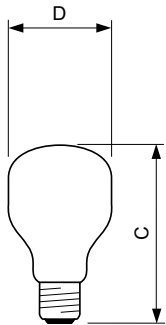

Softone Standard T-shape

Softone 60W E27 220-240V T55 WH 1CT/5X10F

T-shaped gas-filled lamps with a modern appearance

Product data

General Information	
Cap base	E27 [E27]
Burning Position	UNIVERSAL [Any/Universal]
Nominal lifetime (nom.)	1000 h

Light Technical	
Lamp Luminous Flux 25°C EL (Nom)	630 lm
Colour Rendering Index,horiz (Nom)	100

Operating and Electrical	
Power (Rated) (Nom)	60 W
Voltage (Nom)	220-240 V

Controls and Dimming	
Dimmable	yes

Mechanical and Housing	
Bulb finish	Soft White

Approval and Application	
Energy efficiency label (EEL)	E

Product Data	
Full product code	871829112426900
Order product name	Softone 60W E27 220-240V T55 WH 1CT/5X10F
EAN/UPC – product	8711500011480
Order code	922800343301
Numerator – quantity per pack	1
Numerator – packs per outer box	50
Material no. (12NC)	922800343301
Net weight (piece)	0.025 kg

Softone Standard T-shape

Dimensional drawing

Product	D	C (max)
Softone 60W E27 220-240V T55 WH 1CT/5X10F	55 mm	98 mm

STD SOFT 60W E27 220-240V T55 SW