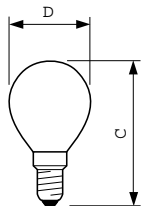

Light Technical	
Luminous Flux (Nom)	420 lm
Luminous Flux (Rated) (Nom)	420 lm
Colour Temperature, horizontal (Nom)	2700 K
Colour Rendering Index horiz (Nom)	100

Operating and Electrical	
Power (Rated) (Nom)	40.0 W
Lamp Current (Nom)	0.17 A
Starting Time (Nom)	0.0 s
Warm Up Time to 60% Light (Nom)	instant full light
Power Factor (Nom)	1
Voltage (Nom)	240 V

Controls and Dimming	
Dimmable	Yes

Mechanical and Housing	
Bulb Finish	Clear (CL)

Approval and Application	
Energy Efficiency Label	E
Energy Consumption kWh/1000 h	40 kWh

Product Data	
Full product code	871150015754625
Order product name	Appliance 40W E14 240V P45 CL OV 1BL/10
EAN/UPC - Product	8711500157546
Order code	15754625
Numerator - Quantity Per Pack	1
Numerator - Packs per outer box	10
Material Nr. (12NC)	923265945508
Net Weight (Piece)	15.460 g
ILCOS Code	IBP/C-40-240-E14-45*

Appliance Oven P45

Dimensional drawing

Product	D	C (max)
Appliance 40W E14 240V P45 CL OV 1BL/10	45 mm	75 mm

APP 40W E14 240V P45 CL OV