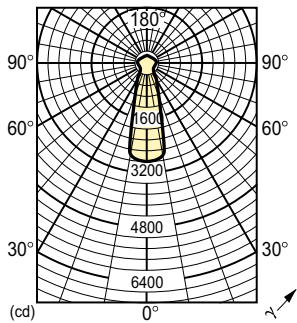

Photometric data

Light Distribution Diagram - PAR38 120W E27/51 220-240V PAR38 30D 1CT