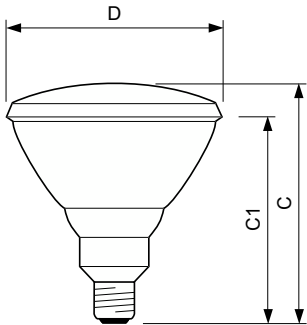

## PAR38 120W E27/51 220-240V PAR38 30D 1CT

Pressed-glass 121 mm diameter reflector lamps of high luminous intensity

### Product data

General Information	
Cap-Base	E27/51 [E27/51]
Operating Position	UNIVERSAL [Any or Universal (U)]
Nominal lifetime	2,000 hour(s)
Rated Lifetime (Hours)	2,000 hour(s)
Lighting Technology	Incandescent
Light Technical	
Beam Angle (Nom)	30 degree(s)
Luminous Flux	1,150 lm
Color rendering index (CRI)	100
Operating and Electrical	
Power Consumption	120 W
Starting Time (Nom)	0.0 s
Voltage (Nom)	220-240 V

Mechanical and Housing	
Bulb Shape	PAR38 [PAR 4.75 inch/121mm]
Product Data	
Order product name	PAR38 120W E27/51 220-240V PAR38 30D 1CT
Full product name	PAR38 120W E27/51 220-240V PAR38 30D 1CT
Full product code	871016317087901
Order code	923815643301
Material Nr. (12NC)	923815643301
Numerator - Quantity Per Pack	1
EAN/UPC - Product/Case	8710163170879
Numerator - Packs per outer box	12
EAN/UPC - Case	8718291115847

## Dimensional drawing

Product	D	C (max)	C1
PAR38 120W E27/51 220-240V PAR38 30D 1CT	121 mm	137 mm	123 mm