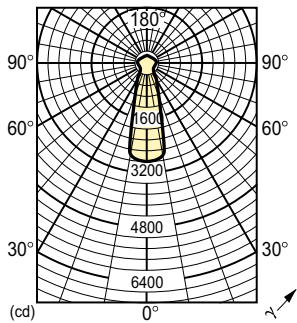

PAR38

PAR38 120W E27/51 220-240V FL 1CT/15

Pressed-glass 121 mm diameter reflector lamps of high luminous intensity

Product data

General Information	
Cap-Base	E27/51 [E27/51]
Operating Position	UNIVERSAL [Any or Universal (U)]
Nominal lifetime	2,000 hour(s)
Rated Lifetime (Hours)	2,000 hour(s)
Lighting Technology	Incandescent
Light Technical	
Beam Angle (Nom)	30 degree(s)
Luminous Flux	1,150 lm
Color rendering index (CRI)	100
Operating and Electrical	
Power Consumption	120 W
Starting Time (Nom)	0.0 s
Voltage (Nom)	220-240 V

Mechanical and Housing	
Bulb Shape	PAR38 [PAR 4.75 inch/121mm]
Product Data	
Order product name	PAR38 120W E27/51 220-240V FL 1CT/15
Full product name	PAR38 120W E27/51 220-240V FL 1CT/15
Full product code	871016317087900
Order code	923815643395
Material Nr. (12NC)	923815643395
Numerator - Quantity Per Pack	1
EAN/UPC - Product/Case	8710163170879
Numerator - Packs per outer box	15
EAN/UPC - Case	8710163170923

PAR38

Dimensional drawing

Product	D	C (max)	C1
PAR38 120W E27/51 220-240V FL 1CT/15	121 mm	137 mm	123 mm

Photometric data

Light Distribution Diagram - PAR38 120W E27/51 220-240V FL 1CT/15