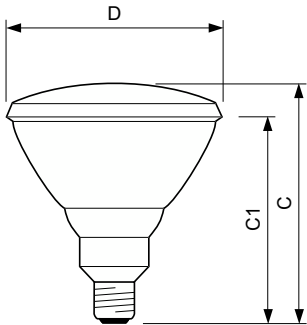

PAR38

PAR38 120W E27/51 220-240V FL 1CT/15

Pressed-glass 121 mm diameter reflector lamps of high luminous intensity

Product data

General Information	
Cap-Base	E27/51 [E27/51]
Operating Position	UNIVERSAL [Any or Universal (U)]
Nominal lifetime	2,000 hour(s)
Rated Lifetime (Hours)	2,000 hour(s)
Lighting Technology	Incandescent
Light Technical	
Beam Angle (Nom)	30 degree(s)
Luminous Flux	1,150 lm
Color rendering index (CRI)	100
Operating and Electrical	
Power Consumption	120 W
Starting Time (Nom)	0.0 s
Voltage (Nom)	220-240 V

Mechanical and Housing	
Bulb Shape	PAR38 [PAR 4.75 inch/121mm]
Product Data	
Order product name	PAR38 120W E27/51 220-240V FL 1CT/15
Full product name	PAR38 120W E27/51 220-240V FL 1CT/15
Full product code	871016317087900
Order code	923815643395
Material Nr. (12NC)	923815643395
Numerator - Quantity Per Pack	1
EAN/UPC - Product/Case	8710163170879
Numerator - Packs per outer box	15
EAN/UPC - Case	8710163170923

PAR38

Dimensional drawing

Product	D	C (max)	C1
PAR38 120W E27/51 220-240V FL 1CT/15	121 mm	137 mm	123 mm

Photometric data

Light Distribution Diagram - PAR38 120W E27/51 220-240V FL 1CT/15