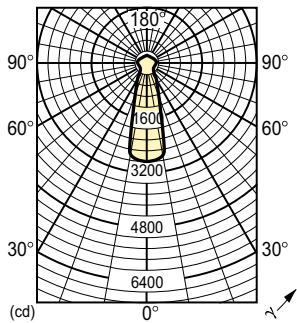

PAR38

PAR38 120W E27 240V FL 1CT/6

Pressed-glass 121 mm diameter reflector lamps of high luminous intensity

Product data

Operating and Electrical	
Power Consumption	120 W
Starting Time (Nom)	0.0 s
Voltage (Nom)	220-240 V

General Information	
Cap-Base	E27/51 [E27/51]
Operating Position	UNIVERSAL [Any or Universal (U)]
Nominal lifetime	2,000 hour(s)
Rated Lifetime (Hours)	2,000 hour(s)
Lighting Technology	Incandescent

Light Technical	
Beam Angle (Nom)	30 degree(s)
Luminous Flux	1,150 lumen
Color rendering index (CRI)	100

Mechanical and Housing	
Bulb Shape	PAR38 [PAR 4.75 inch/121mm]

Product Data	
Full product code	871016317089300
Order product name	PAR38 120W E27 240V FL 1CT/6
Order code	17089300
Numerator - Quantity Per Pack	1
Numerator - Packs per outer box	6
Material number (12NC)	923815645594
Full product name	PAR38 120W E27 240V FL 1CT/6
EAN/UPC - Case	8710163170947

PAR38

Dimensional drawing

Product	D	C (max)	C1
PAR38 120W E27 240V FL 1CT/6	121 mm	137 mm	123 mm

Photometric data

Light Distribution Diagram - PAR38 120W E27 240V FL 1CT/6