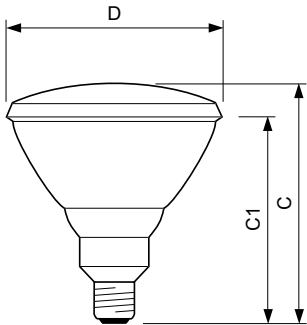

PAR38

PAR38 120W E27 240V FL 1CT/6

Pressed-glass 121 mm diameter reflector lamps of high luminous intensity

Product data

Operating and Electrical	
Power Consumption	120 W
Starting Time (Nom)	0.0 s
Voltage (Nom)	220-240 V

General Information	
Cap-Base	E27/51 [E27/51]
Operating Position	UNIVERSAL [Any or Universal (U)]
Nominal lifetime	2,000 hour(s)
Rated Lifetime (Hours)	2,000 hour(s)
Lighting Technology	Incandescent

Light Technical	
Beam Angle (Nom)	30 degree(s)
Luminous Flux	1,150 lumen
Color rendering index (CRI)	100

Mechanical and Housing	
Bulb Shape	PAR38 [PAR 4.75 inch/121mm]

Product Data	
Full product code	871016317089300
Order product name	PAR38 120W E27 240V FL 1CT/6
Order code	17089300
Numerator - Quantity Per Pack	1
Numerator - Packs per outer box	6
Material number (12NC)	923815645594
Full product name	PAR38 120W E27 240V FL 1CT/6
EAN/UPC - Case	8710163170947

PAR38

Dimensional drawing

Product	D	C (max)	C1
PAR38 120W E27 240V FL 1CT/6	121 mm	137 mm	123 mm

Photometric data

Light Distribution Diagram - PAR38 120W E27 240V FL 1CT/6