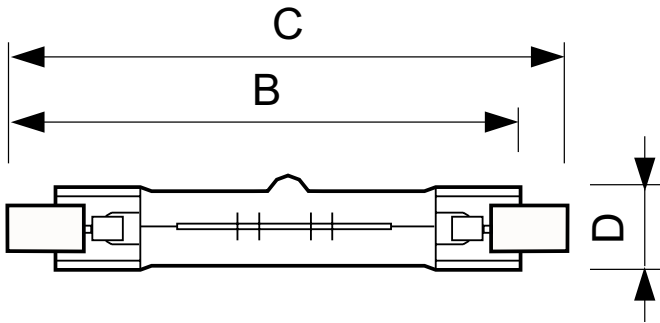

Plusline Compact

Plusline C 150W R7s 230V 1CT/10X10F

Mains-voltage linear lamp giving white halogen light

Product data

General Information	
Cap base	R7S [R7s]
Operating position	UNIVERSAL [Any or Universal (U)]
Nominal lifetime (nom.)	2000 h
Light Technical	
Luminous flux (nom.)	2400 lm
Luminous efficacy (rated) (nom.)	16 lm/W
Color rendering index (nom.)	100
Operating and Electrical	
Power (Rated) (Nom)	150 W
Lamp current (nom.)	0.65 A
Starting time (nom.)	0.0 s
Voltage (Nom)	230 V
Controls and Dimming	
Dimmable	Yes
Mechanical and Housing	
Bulb finish	Clear (CL)

Cap base information	10
Approval and Application	
Energy efficiency label (EEL)	D
Luminaire Design Requirements	
Bulb temperature (max.)	900 °C
Pinch temperature (max.)	350 °C
Product Data	
Full product code	872790080887200
Order product name	Plusline C 150W R7s 230V 1CT/10X10F
EAN/UPC – product	8727900808872
Order code	80887200
Numerator – quantity per pack	1
Numerator – packs per outer box	100
Material no. (12NC)	923919943202
Net weight (piece)	0.005 kg
ILCOS Code	HDG//RS-150-230-R7s-74.9

Plusline Compact

Dimensional drawing

DEComp 150W R7s 230V T3 CL

Product	D (max)	B (max)	B	B (min)	C (max)
Plusline C 150W R7s 230V 1CT/ 10X10F	15 mm	76.5 mm	74.9 mm	73.3 mm	78.3 mm