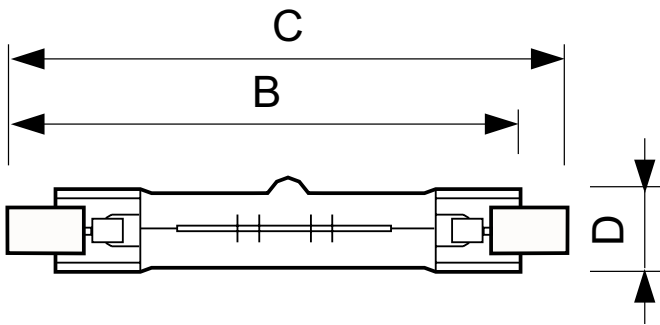

Plusline Compact

Dimensional drawing

Product	D (max)	B (max)	B	B (min)	C (max)
Plusline C 150W R7s 230V 1CT/ 10X10F	15 mm	76.5 mm	74.9 mm	73.3 mm	78.3 mm

DEComp 150W R7s 230V T3 CL