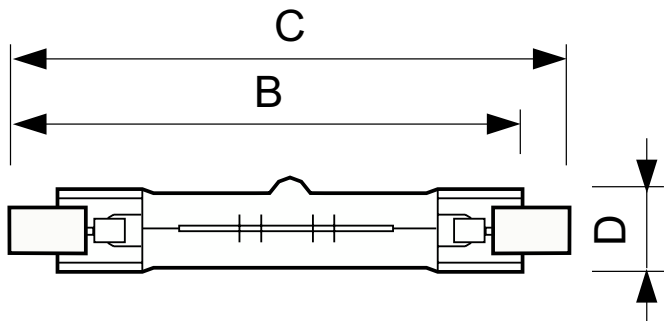

Plusline Compact

Plusline C 150W R7s 230V 1CT/10X10F

Mains-voltage linear lamp giving white halogen light

Product data

General Information	
Cap-Base	R7S [R7s]
Operating Position	UNIVERSAL [Any or Universal (U)]
Nominal lifetime	2,000 hour(s)
Rated Lifetime (Hours)	2,000 hour(s)
Lighting Technology	Halogen

Light Technical	
Luminous Flux	2,400 lm
Luminous Efficacy (rated) (Nom)	16 lm/W
Color rendering index (CRI)	100

Operating and Electrical	
Power Consumption	150 W
Lamp Current (Nom)	0.65 A
Starting Time (Nom)	0.0 s
Voltage (Nom)	230 V
Voltage (Nom)	230 V

Controls and Dimming	
Dimmable	Yes

Mechanical and Housing	
Bulb Finish	Clear
Bulb Shape	T3

Product Data	
Order product name	Plusline C 150W R7s 230V 1CT/10X10F
Full product name	Plusline C 150W R7s 230V 1CT/10X10F
Full product code	872790080887200
Order code	923919943202
Material Nr. (12NC)	923919943202
Local order code	PLUSLINE150W23
Numerator - Quantity Per Pack	1
EAN/UPC - Product/Case	8727900808872
Numerator - Packs per outer box	100
EAN/UPC - Case	8727900808889

Plusline Compact

Dimensional drawing

Product	D (max)	B (max)	B	B (min)	C (max)
Plusline C 150W R7s 230V 1CT/10X10F	15 mm	76.5 mm	74.9 mm	73.3 mm	78.3 mm