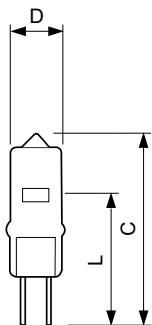

Low Voltage Capsules

Dimensional drawing

Product	D (max)	L	C (max)
LV Capsule BC50W/T4/12V/CAPSULE 12/1	12 mm	30 mm	44 mm

CAP Fighter 14730 50W GY6.35 12V CL