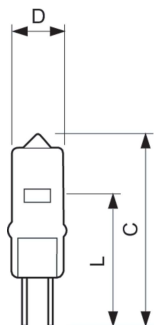

Mechanical and Housing	
Bulb Finish	Clear
Bulb Shape	T11 [T 11mm]
Product Data	
Order product name	Ess Capsule 50W GY6.35 12V CL 1CT/50
Full product name	Ess Capsule 50W GY6.35 12V CL 1CT/50
Full product code	871150088780100
Order code	924062017182
Material Nr. (12NC)	924062017182
Numerator - Quantity Per Pack	1
EAN/UPC - Product/Case	8711500887801
Numerator - Packs per outer box	50
EAN/UPC - Case	8711500887863

### Dimensional drawing

Product	D (max)	L	C (max)
Ess Capsule 50W GY6.35 12V CL 1CT/50	12 mm	30 mm	44 mm