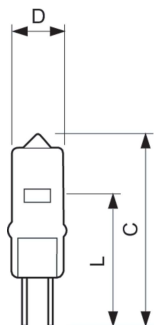

Product data

General Information	
Cap-Base	G4 [G4]
Operating Position	UNIVERSAL [Any or Universal (U)]
Nominal lifetime	2,000 hour(s)
Switching Cycle	8,000
Rated Lifetime (Hours)	2,000 hour(s)
Lighting Technology	Halogen
Light Technical	
Luminous Flux	255 lm
Correlated Color Temperature (Nom)	3000 K
Color rendering index (CRI)	100
Operating and Electrical	
Power Consumption	20 W
Starting Time (Nom)	0.0 s
Voltage (Nom)	12 V
Voltage (Nom)	12 V

Controls and Dimming	
Dimmable	Yes
Mechanical and Housing	
Bulb Finish	Clear
Bulb Shape	T9 [T 9mm (T9)]
Product Data	
Order product name	Ess Capsule 20W G4 12V CL 2BC/10
Full product name	Ess Capsule 20W G4 12V CL 2BC/10
Full product code	871150088643900
Order code	924062217120
Material Nr. (12NC)	924062217120
Numerator - Quantity Per Pack	1
EAN/UPC - Product/Case	8711500886439
Numerator - Packs per outer box	10
EAN/UPC - Case	8711500886453

Essential LV Capsule

Dimensional drawing

Product	D (max)	L	C (max)
Ess Capsule 20W G4 12V CL 2BC/10	10 mm	22 mm	33 mm