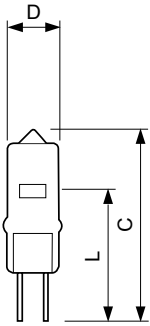

Product data

General Information	
Base	G4 [G4]
Philips Code	14729
Operating Position	Universal [Universal]
Switching Cycle	8000X
Light Technical	
Initial lumen (Nom)	255 lm
Correlated Color Temperature (Nom)	3000 K
Color Rendering Index (Nom)	100
Operating and Electrical	
Power (Rated) (Nom)	20 W
Starting Time (Nom)	0.0 s
Voltage (Nom)	12 V
Controls and Dimming	
Dimmable	Yes
Mechanical and Housing	
Bulb Finish	Clear

Cap-Base Information	na [-]
Approval and Application	
Energy Efficiency Label (EEL)	C
Luminaire Design Requirements	
Bulb Temperature (Max)	220 °C
Pinch Temperature (Max)	350 °C
Product Data	
XUCDM.COPY.Product.Title	LV Capsule BC20W/T3/12V/CAPSULE 12/1
EAN/UPC - Product	046677415662
Order code	415661
Numerator - Quantity Per Pack	1
Numerator - Packs per outer box	12
Material Nr. (12NC)	924062217122
Net Weight (Piece)	0.004 kg

Warnings and Safety

Low Voltage Capsules

Dimensional drawing

Product	D (max)	L	C (max)
LV Capsule BC20W/T3/12V/CAPSULE 12/1	10 mm	22 mm	33 mm

CAP Fighter 20W G4 12V CL