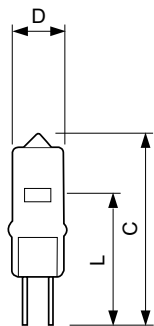

Product data

General Information		Cap-Base Information	
Base	G4 [G4]	Cap-Base Information	na [-]
Philips Code	14729	Approval and Application	
Operating Position	Universal [Universal]	Energy Efficiency Label (EEL)	C
Switching Cycle	8000X	Luminaire Design Requirements	
Light Technical		Bulb Temperature (Max)	220 °C
Initial lumen (Nom)	255 lm	Pinch Temperature (Max)	350 °C
Correlated Color Temperature (Nom)	3000 K	Product Data	
Color Rendering Index (Nom)	100	Order product name	LV Capsule BC20W/T3/LAND/TP/12VCAPSULE 2PK
Operating and Electrical		EAN/UPC - Product	50046677417203
Power (Rated) (Nom)	20 W	Order code	417204
Starting Time (Nom)	0.0 s	Numerator - Quantity Per Pack	1
Voltage (Nom)	12 V	Numerator - Packs per outer box	12
Controls and Dimming		Material Nr. (12NC)	924062217123
Dimmable	Yes	Net Weight (Piece)	0.002 kg
Mechanical and Housing			
Bulb Finish	Clear (CL)		

Dimensional drawing

CAP Fighter 20W G4 12V CL

Product	D (max)	L	C (max)
LV Capsule BC20W/T3/LAND/TP/12VCAPSULE 2PK	10 mm	22 mm	33 mm