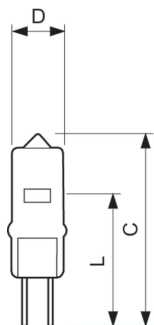

Controls and Dimming	
Dimmable	Yes

Mechanical and Housing	
Bulb Finish	Clear
Bulb Shape	T9 [T 9mm (T9)]

Product Data	
Order product name	Ess Capsule 20W G4 12V CL 1CT/50
Full product name	Ess Capsule 20W G4 12V CL 1CT/50
Full product code	87115008879500
Order code	924062217182
Material Nr. (12NC)	924062217182
Numerator - Quantity Per Pack	1
EAN/UPC - Product/Case	871150088795
Numerator - Packs per outer box	50
EAN/UPC - Case	8711500887856

### Dimensional drawing

Product	D (max)	L	C (max)
Ess Capsule 20W G4 12V CL 1CT/50	10 mm	22 mm	33 mm