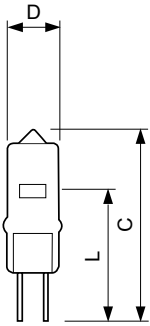

### Product data

General Information	
Cap-Base	G4 [ G4]
Philips Code	14729
Operating Position	Universal [ Universal]
Switching Cycle	8000X
Light Technical	
Luminous Flux (Nom)	255 lm
Correlated Color Temperature (Nom)	3000 K
Color Rendering Index (Nom)	100
Operating and Electrical	
Power (Rated) (Nom)	20 W
Starting Time (Nom)	0.0 s
Voltage (Nom)	12 V
Controls and Dimming	
Dimmable	Yes
Mechanical and Housing	
Bulb Finish	CL [ Clear (CL)]

Cap-Base Information	na [ -]
Approval and Application	
Energy Efficiency Label (EEL)	C
Luminaire Design Requirements	
Bulb Temperature (Max)	220 °C
Pinch Temperature (Max)	350 °C
Product Data	
Order product name	LV Capsule CAPSL 20W G4 12V CL 1BL/12
EAN/UPC - Product	067805003575
Order code	513457
Numerator - Quantity Per Pack	1
Numerator - Packs per outer box	12
Material Nr. (12NC)	924062217184
Net Weight (Piece)	0.001 kg

### Dimensional drawing

Product	D (max)	L	C (max)
LV Capsule CAPSL 20W G4 12V CL 1BL/12	10 mm	22 mm	33 mm

CAP Fighter 20W G4 12V CL