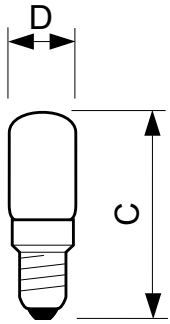

Deco Tubular

Deco 7W E14 230-240V T17 CL 1CT/10X10F

Tubular lamps with single- and coiled-coil filaments and clear, inside frosted or internally coated white bulbs with B- or E-base

Product data

General Information	
Cap-Base	E14 [E14]
Operating Position	UNIVERSAL [Any or Universal (U)]
Nominal Lifetime (Nom)	1000 h
Switching Cycle	4000X
Light Technical	
Luminous Flux (Nom)	21 lm
Luminous Flux (Rated) (Nom)	21 lm
Colour Temperature, horizontal (Nom)	2700 K
Colour Rendering Index horiz (Nom)	100
Operating and Electrical	
Power (Rated) (Nom)	7 W
Lamp Current (Nom)	0.03 A
Starting Time (Nom)	0.0 s
Warm Up Time to 60% Light (Nom)	instant full light
Power Factor (Nom)	1
Voltage (Nom)	230-240 V
Controls and Dimming	
Dimmable	Yes

Mechanical and Housing	
Bulb Finish	Clear (CL)
Approval and Application	
Energy Efficiency Label	E
Energy Consumption kWh/1000 h	7 kWh
Product Data	
Full product code	871150025008750
Order product name	Deco 7W E14 230-240V T17 CL 1CT/10X10F
EAN/UPC - Product	8711500250087
Order code	25008750
Numerator - Quantity Per Pack	1
Numerator - Packs per outer box	100
Material Nr. (12NC)	924151144440
Net Weight (Piece)	8.000 g
ILCOS Code	N/A

Deco Tubular

Dimensional drawing

Product	D (max)	C (max)
Deco 7W E14 230-240V T17 CL 1CT/10X10F	17 mm	54 mm

TUB 7W E14 230-240V T17 CL