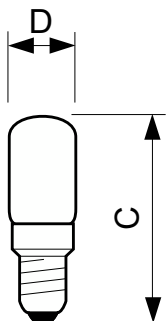

Deco Tubular

Deco 10W E14 240-250V T17 CL 1CT/10X10F

Tubular lamps with single- and coiled-coil filaments and clear, inside frosted or internally coated white bulbs with B- or E-base

Product data

General Information	
Cap-Base	E14
Operating Position	UNIVERSAL [Any or Universal (U)]
Nominal lifetime	1,000 hour(s)
Switching Cycle	4,000
Rated Lifetime (Hours)	1,000 hour(s)
Lighting Technology	Incandescent

Controls and Dimming	
Dimmable	Yes

Mechanical and Housing	
Bulb Finish	Clear
Bulb Shape	T17

Approval and Application	
Energy Consumption kWh/1000 h	10 kWh

Product Data	
Order product name	Deco 10W E14 240-250V T17 CL 1CT/10X10F
Full product name	Deco 10W E14 240-250V T17 CL 1CT/10X10F
Full product code	871150003821050
Order code	924151445740
Material Nr. (12NC)	924151445740
Numerator - Quantity Per Pack	1
EAN/UPC - Product/Case	8711500038210
Numerator - Packs per outer box	100
EAN/UPC - Case	8711500251657

Deco Tubular

Dimensional drawing

Product	D (max)	C (max)
Deco 10W E14 240-250V T17 CL 1CT/10X10F	17 mm	54 mm