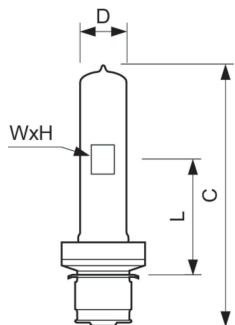

Product data

General Information	
Cap-Base	P28S [P28s]
Operating Position	UNIVERSAL [Any or Universal (U)]
Life to 50% Failures (Nom)	750 hour(s)
Operating and Electrical	
Power Consumption	500 W
Voltage (Nom)	120 V
Voltage (Nom)	120 V
Controls and Dimming	
Dimmable	Yes
Mechanical and Housing	
Bulb Finish	Clear

Product Data	
Order product name	6800C 500W P28s 120V 1CT/10
Full product name	6800C 500W P28S 120V 1CT/10
Full product code	871150049535825
Order code	49535825
Material Nr. (12NC)	924516636328
Numerator - Quantity Per Pack	1
EAN/UPC - Product/Case	8711500495358
Numerator - Packs per outer box	10
EAN/UPC - Case	8711500498878

Halogen High Voltage SE (Theater)

Dimensional drawing

Product	D (max)	H	W	L	C (max)
6800C 500W P28s 120V ICT/10	20 mm	10 mm	8.5 mm	55.6 mm	130 mm