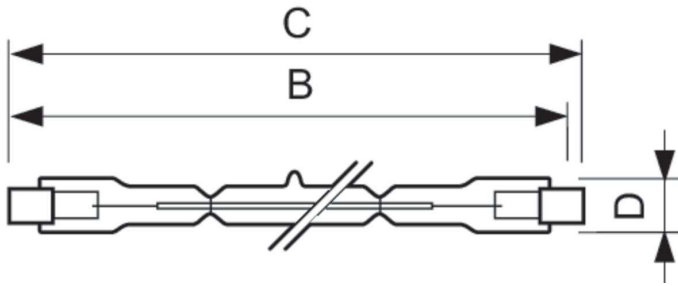

Controls and Dimming	
Dimmable	Yes

Mechanical and Housing	
Bulb Finish	Clear
Bulb Shape	T11 [T 11mm]

Approval and Application	
Energy Consumption kWh/1000 h	240 kWh

Product Data	
Order product name	Plusline 118mm 2y 240W R7s 230V 1BB
Full product name	Plusline 118mm 2y 240W R7s 230V 1BB
Full product code	872790085380300
Order code	85380300
Material Nr. (12NC)	924572044210
Numerator - Quantity Per Pack	1
EAN/UPC - Product/Case	8727900853803
Numerator - Packs per outer box	100
EAN/UPC - Case	8727900853827

Plusline ES Small

Dimensional drawing

Product	D (max)	B (max)	B	B (min)	C (max)
Plusline 118mm 2y 240W R7s 230V 1BB	11 mm	115.8 mm	114.2 mm	112.6 mm	118 mm