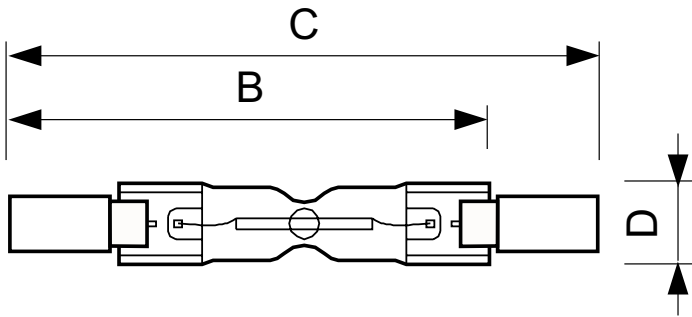

Plusline ES Compact

Plusline 78mm 2y 48W R7s 230V 1BB

Mains-voltage halogen linear lamp with superior quality and reliability. Offers very long lifetime and crisp halogen light. Ideal solution for decorative luminaires.

Product data

General Information	
Cap-Base	R7S [R7s]
Operating Position	UNIVERSAL [Any or Universal (U)]
Nominal Lifetime (Nom)	2000 h
Switching Cycle	8000X
Light Technical	
Luminous Flux (Nom)	780 lm
Luminous Flux (Rated) (Nom)	750 lm
Colour Temperature, horizontal (Nom)	2900 K
Luminous Efficacy (rated) (Nom)	15.6 lm/W
Colour Rendering Index horiz (Nom)	100
LLMF at End of Nominal Lifetime (Min)	80 %
Operating and Electrical	
Power (Rated) (Nom)	48.0 W
Lamp Current (Nom)	0.21 A
Wattage Equivalent	60 W
Starting Time (Nom)	0.0 s
Warm Up Time to 60% Light (Nom)	instant full light
Power Factor (Nom)	1
Voltage (Nom)	230 V
Controls and Dimming	
Dimmable	Yes

Mechanical and Housing	
Bulb Finish	Clear (CL)
Cap-Base Information	18
Approval and Application	
Energy Efficiency Label	D
Energy Consumption kWh/1000 h	48 kWh
Luminaire Design Requirements	
Bulb Temperature (Max)	900 °C
Pinch Temperature (Max)	350 °C
Product Data	
Full product code	872790085231800
Order product name	Plusline 78mm 2y 48W R7s 230V 1BB
EAN/UPC - Product	8727900852318
Order code	85231800
Numerator - Quantity Per Pack	1
Numerator - Packs per outer box	100
Material Nr. (12NC)	924587044210
Net Weight (Piece)	7.000 g

Plusline ES Compact

Dimensional drawing

Product	D (max)	B (max)	B	B (min)	C (max)
Plusline 78mm 2y 48W R7s	11 mm	76.5 mm	74.9 mm	73.3 mm	78 mm
230V 1BB					

DEComp 78mm 2y 48W R7s/18 230V T11 CL