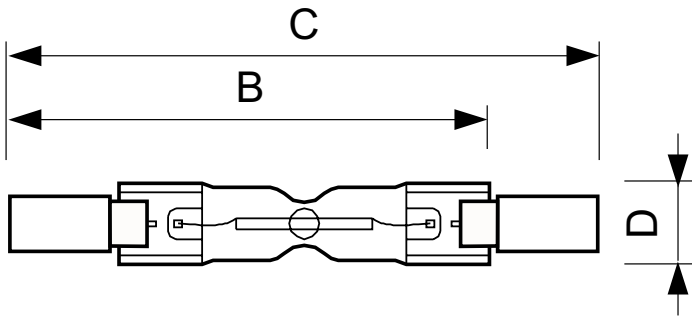

Plusline ES Compact

Plusline 78mm 2y 120W R7s 230V 1BB

Mains-voltage halogen linear lamp with superior quality and reliability. Offers very long lifetime and crisp halogen light. Ideal solution for decorative luminaires.

Product data

General Information	
Cap-Base	R7S [R7s]
Operating Position	UNIVERSAL [Any or Universal (U)]
Nominal Lifetime (Nom)	2000 h
Switching Cycle	8000X
Light Technical	
Luminous Flux (Nom)	2220 lm
Luminous Flux (Rated) (Nom)	2220 lm
Colour Temperature, horizontal (Nom)	2900 K
Luminous Efficacy (rated) (Nom)	18.5 lm/W
Colour Rendering Index horiz (Nom)	100
LLMF at End of Nominal Lifetime (Min)	80 %
Operating and Electrical	
Power (Rated) (Nom)	120 W
Lamp Current (Nom)	0.52 A
Wattage Equivalent	150 W
Starting Time (Nom)	0.0 s
Warm Up Time to 60% Light (Nom)	instant full light
Power Factor (Nom)	1
Voltage (Nom)	230 V
Controls and Dimming	
Dimmable	Yes

Mechanical and Housing	
Bulb Finish	Clear (CL)
Cap-Base Information	18
Approval and Application	
Energy Efficiency Label	D
Energy Consumption kWh/1000 h	120 kWh
Luminaire Design Requirements	
Bulb Temperature (Max)	900 °C
Pinch Temperature (Max)	350 °C
Product Data	
Full product code	872790085223300
Order product name	Plusline 78mm 2y 120W R7s 230V 1BB
EAN/UPC - Product	8727900852233
Order code	85223300
Numerator - Quantity Per Pack	1
Numerator - Packs per outer box	100
Material Nr. (12NC)	924587244210
Net Weight (Piece)	7.000 g

Plusline ES Compact

Dimensional drawing

Product	D (max)	B (max)	B	B (min)	C (max)
Plusline 78mm 2y 120W R7s	11 mm	76.5 mm	74.9 mm	73.3 mm	78 mm
230V 1BB					

DEComp 78mm 2y 120W R7s/18 230V T11 CL