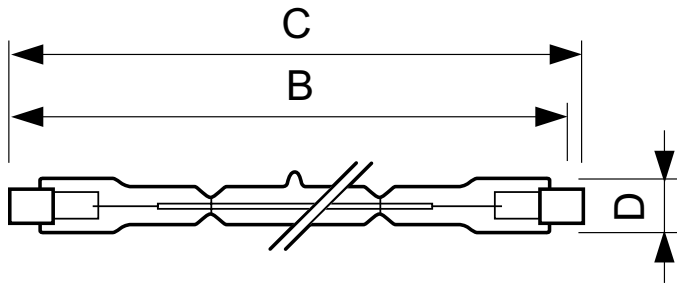

### Product data

General Information	
Cap base	R7S [ R7s]
Burning Position	UNIVERSAL [ Any/Universal]
Nominal lifetime (nom.)	2000 h
Light Technical	
Lamp Luminous Flux 25°C EL (Nom)	5114 lm
Lamp Luminous Efficacy EM (Nom)	17 lm/W
Colour Rendering Index,horiz (Nom)	100
Operating and Electrical	
Power (Rated) (Nom)	300 W
Lamp current (nom.)	1.25 A
Starting time (nom.)	0.0 s
Voltage (Nom)	240 V
Controls and Dimming	
Dimmable	yes
Mechanical and Housing	
Bulb finish	Clear (CL)

Approval and Application	
Energy efficiency label (EEL)	E
Luminaire Design Requirements	
Bulb temperature (max.)	900 °C
Pinch temperature (max.)	350 °C
Product Data	
Full product code	872790081797300
Order product name	Plusline S 300W R7s 240V 1BC/10
EAN/UPC – product	8727900817973
Order code	924735445597
Local Code	DESMALL300W240V
Numerator – quantity per pack	1
Numerator – packs per outer box	10
Material no. (12NC)	924735445597
Net weight (piece)	0.008 kg
ILCOS Code	HDG//RS-300-240-R7s-114,2

### Dimensional drawing

Product	D (max)	B (max)	B	B (min)	C (max)
Plusline S 300W R7s 240V 1BC/10	12 mm	115.8 mm	114.2 mm	112.6 mm	117.6 mm

DESmall 300W R7s 240V T3 CL