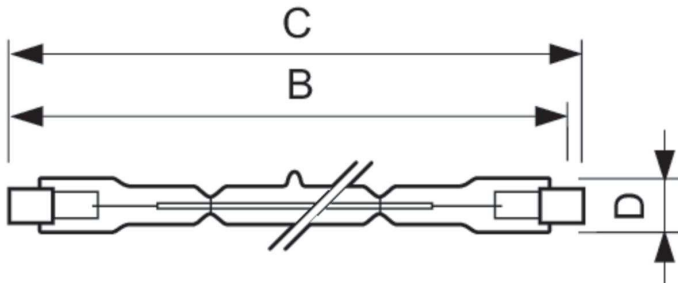

Plusline Small

Dimensional drawing

Product	D (max)	B (max)	B	B (min)	C (max)
PLUS PRO S 500W R7s 230V T3 CL 1BC	12 mm	115.8 mm	114.2 mm	112.6 mm	117.6 mm