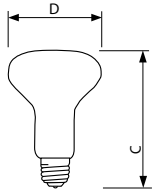

### Product data

General Information	
Base	E26 [ Single Contact Medium Screw]
Operating Position	Universal [ Universal]
Main Application	Indoor Reflector
Gas Filling	GAS
Light Technical	
Initial lumen (Nom)	380 lm
Beam Description	Flood [ Flood]
Operating and Electrical	
Power (Rated) (Nom)	45 W
Voltage (Nom)	130 V
Mechanical and Housing	
Bulb Finish	Frosted (FR)

Cap-Base Information	Aluminium [ Aluminium Cap]
Filament Shape	CC6 [ Straight]
Product Data	
Order product name	45R20 130V 12/1
EAN/UPC - Product	046677203221
Order code	203224
Numerator - Quantity Per Pack	1
Numerator - Packs per outer box	12
Material Nr. (12NC)	925154436103
Net Weight (Piece)	0.028 kg

### Dimensional drawing

Product	C (max)
45R20 130V 12/1	3.94 in

45W E26 130V R20