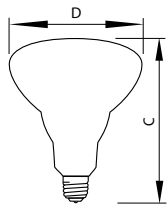

Reflector Agro

Dimensional drawing

Product

75BR30/AGRO 120V

75W E26 120V BR30 FL Agro