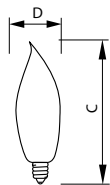

Deco Bent Tip

BC25BA9C/CL12V 6/1 TP

Decorative bent tip candle bulbs add sparkle and are ideal for contemporary décor.

Product data

General Information	
Base	E12 [Candelabra Screw]
Operating Position	Base Down +/- 90 D [Base Down +/- 90 D]
Main Application	Decorative
Operating and Electrical	
Power (Rated) (Nom)	25 W
Voltage (Nom)	12 V
Mechanical and Housing	
Bulb Finish	Clear (CL)
Cap-Base Information	Aluminium [Aluminium Cap]

Filament Shape	C-7A [Ring]
Product Data	
Order product name	BC25BA9C/CL12V 6/1 TP
EAN/UPC - Product	046677138233
Order code	138230
Numerator - Quantity Per Pack	1
Numerator - Packs per outer box	6
Material Nr. (12NC)	925162917101
Net Weight (Piece)	0.032 kg

Deco Bent Tip

Dimensional drawing

Product

BC25BA9C/CL12V 6/1 TP

25W E12 12V BA9 CL