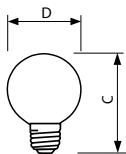

Product data

General Information	
Base	E26 [Single Contact Medium Screw]
Operating Position	Base Down +/- 90 D [Base Down +/- 90 D]
Main Application	Decorative
Gas Filling	GAS
Light Technical	
Initial lumen (Nom)	390 lm
Operating and Electrical	
Power (Rated) (Nom)	40 W
Voltage (Nom)	120 V
Mechanical and Housing	
Bulb Finish	Clear (CL)

Cap-Base Information	Aluminium [Aluminium Cap]
Filament Shape	CC-2V [Straight V]
Product Data	
Order product name	BC40G16-1/2/CL/LL 120V 6/2 TP
EAN/UPC - Product	50046677135374
Order code	135376
Numerator - Quantity Per Pack	1
Numerator - Packs per outer box	6
Material Nr. (12NC)	925171036303
Net Weight (Piece)	0.001 kg

DuraMax Deco Globe

Dimensional drawing

Product

BC40G16-1/2/CL/LL 120V 6/2 TP

40W E26 120V G16 1/2 CL