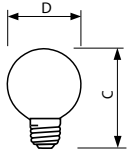

Product data

General Information	
Cap-Base	E26 [Single Contact Medium Screw]
Operating Position	S90 [Standing +/-90D or Base Down (BDH)]
Main Application	Decorative
Gas Filling	Gas
Light Technical	
Luminous Flux (Nom)	390 lm
Operating and Electrical	
Power (Rated) (Nom)	40 W
Voltage (Nom)	120 V
Mechanical and Housing	
Bulb Finish	Clear

Cap-Base Information	Aluminium Cap
Filament Shape	CC-2V [Straight V]
Product Data	
Order product name	BC40G16-1/2/CL/LL 120V 6/2 TP
EAN/UPC - Product	50046677135374
Order code	925171036303
Numerator - Quantity Per Pack	1
Numerator - Packs per outer box	6
Material Nr. (12NC)	925171036303
Net Weight (Piece)	0.001 kg

DuraMax Deco Globe

Dimensional drawing

Product

BC40G16-1/2/CL/LL 120V 6/2 TP

40W E26 120V G16 1/2 CL