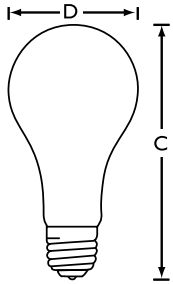

Product data

General Information	
Base	E26D [3 Contact Medium Screw]
Operating Position	Base Down [Base Down]
Main Application	General Lighting (G)
Gas Filling	GAS
Life with 3 Hour Per Day Use	1.6 a

Light Technical	
Initial lumen (Min)	465 lm
Correlated Color Temperature (Nom)	2720 K

Operating and Electrical	
Power (Rated) (Nom)	50-150 W
Voltage (Nom)	120 V

Mechanical and Housing	
Bulb Finish	Soft White

Cap-Base Information	Brass [Brass Cap]
Filament Shape	2CC-8 [Axial]

Approval and Application	
Estimated Energy Cost Per Year	6.02 \$

Product Data	
Order product name	50/150A/WL 120V 12/1
EAN/UPC - Product	046677169480
Order code	169482
Numerator - Quantity Per Pack	1
Numerator - Packs per outer box	12
Material Nr. (12NC)	925177036328
Net Weight (Piece)	0.036 kg

DuraMax Three Way

Dimensional drawing

A21

50-100-150W E26d 120V A21 SW

Product	D	C (max)
50/150A/WL 120V 12/1	2.625 in	5.313 in