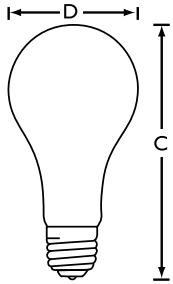

### Product data

General Information		Cap-Base Information	
Cap-Base	E26D [ 3 Contact Medium Screw]	Brass Cap	
Operating Position	S [ Standing or Base Down (BD)]	Filament Shape	2CC-8 [ Axial]
Main Application	General Lighting (G)	<b>Approval and Application</b>	
Gas Filling	Gas	Estimated Energy Cost Per Year	6.02 \$
Life with 3 Hour Per Day Use	1.6 a	<b>Product Data</b>	
<b>Light Technical</b>		Order product name	50/150A/WL 120V 12/1
Luminous Flux (Min)	465 lm	EAN/UPC - Product	046677169480
Correlated Color Temperature (Nom)	2720 K	Order code	925177036328
<b>Operating and Electrical</b>		Numerator - Quantity Per Pack	1
Power (Rated) (Nom)	50-150 W	Numerator - Packs per outer box	12
Voltage (Nom)	120 V	Material Nr. (12NC)	925177036328
<b>Mechanical and Housing</b>		Net Weight (Piece)	0.036 kg
Bulb Finish	Soft White		

### Dimensional drawing

A21

50-100-150W E26d 120V A21 SW

Product	D	C (max)
50/150A/WL 120V 12/1	2.625 in	5.313 in