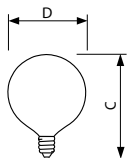

DuraMax Deco Globe

Dimensional drawing

Product

BC60G16-1/2C/CL/LL 120V 6/2TP

60W E12 120V G16 1/2 CL