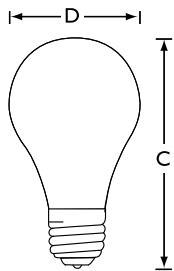

Product data

General Information		Cap-Base Information	
Base	E26 [Single Contact Medium Screw]		Aluminium [Aluminium Cap]
Operating Position	Universal [Universal]	Filament Shape	CC6 [Straight]
Main Application	Household	Product Data	
Gas Filling	GAS	Order product name	25A/WL 120V 12/2 PS
Light Technical		EAN/UPC - Product	50046677168686
Initial lumen (Nom)	235 lm	Order code	168682
Operating and Electrical		Numerator - Quantity Per Pack	1
Power (Rated) (Nom)	25 W	Numerator - Packs per outer box	12
Voltage (Nom)	120 V	Material Nr. (12NC)	925178336313
Mechanical and Housing		Net Weight (Piece)	25.500 g
Bulb Finish	Soft White		

DuraMax Soft White

Dimensional drawing

A19

Std 25W E26 120V A19 SW

Product	D	C (max)
25A/WL 120V 12/2 PS	2.375 in	4.438 in