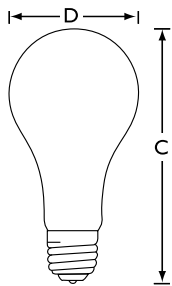

DuraMax Soft White

200A/WL 120V 6/1 TP

Philips DuraMax® Long Life Light Bulbs reduce the hassle of replacing light bulbs every few months, since all DuraMax products last longer than standard incandescent light bulbs. A wide assortment of shapes, sizes and wattages ensure that there is a DuraMax product to meet most basic lighting needs.

Product data

General Information		Filament Shape	
Base	E26 [Single Contact Medium Screw]	CC-8 [Axial]	
Operating Position	Universal [Universal]	Product Data	
Main Application	longlife	Order product name	200A/WL 120V 6/1 TP
Gas Filling	GAS	EAN/UPC - Product	046677168674
Light Technical		Order code	168674
Initial lumen (Nom)	3100 lm	Numerator - Quantity Per Pack	1
Operating and Electrical		Numerator - Packs per outer box	6
Power (Rated) (Nom)	200 W	Material Nr. (12NC)	925178436307
Voltage (Nom)	120 V	Net Weight (Piece)	0.034 kg
Mechanical and Housing			
Bulb Finish	Soft White		

DuraMax Soft White

Dimensional drawing

A21

200W E26 120V A21 SW

Product	D	C (max)
200A/WL 120V 6/1 TP	2.625 in	5.312 in