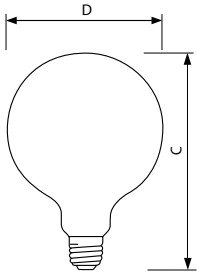

DuraMax Deco Globe

60G40/CL/LL 120V 6/1 TP

Philips DuraMax® Long Life Deco Globe Bulbs reduce the hassle of replacing light bulbs every few months, since all DuraMax products last longer than standard incandescent light bulbs. Duramax deco globe bulbs are available in a wide assortment of shapes, sizes and wattages. Clear globes add decorative sparkle, white globes emit soft white light and half-chrome provides decorative sparkle and reduced glare.

Product data

General Information	
Base	E26 [Single Contact Medium Screw]
Operating Position	Universal [Universal]
Main Application	Decorative
Gas Filling	GAS
Light Technical	
Initial lumen (Nom)	665 lm
Operating and Electrical	
Power (Rated) (Nom)	60 W
Voltage (Nom)	120 V
Mechanical and Housing	
Bulb Finish	Clear (CL)

Cap-Base Information	Aluminium [Aluminium Cap]
Filament Shape	C-9 [Pendant]
Product Data	
Order product name	60G40/CL/LL 120V 6/1 TP
EAN/UPC - Product	046677168520
Order code	168526
Numerator - Quantity Per Pack	1
Numerator - Packs per outer box	6
Material Nr. (12NC)	925178736304
Net Weight (Piece)	0.001 kg

DuraMax Deco Globe

Dimensional drawing

Product

60G40/CL/LL 120V 6/1 TP

60W E26 120V G-40 CL